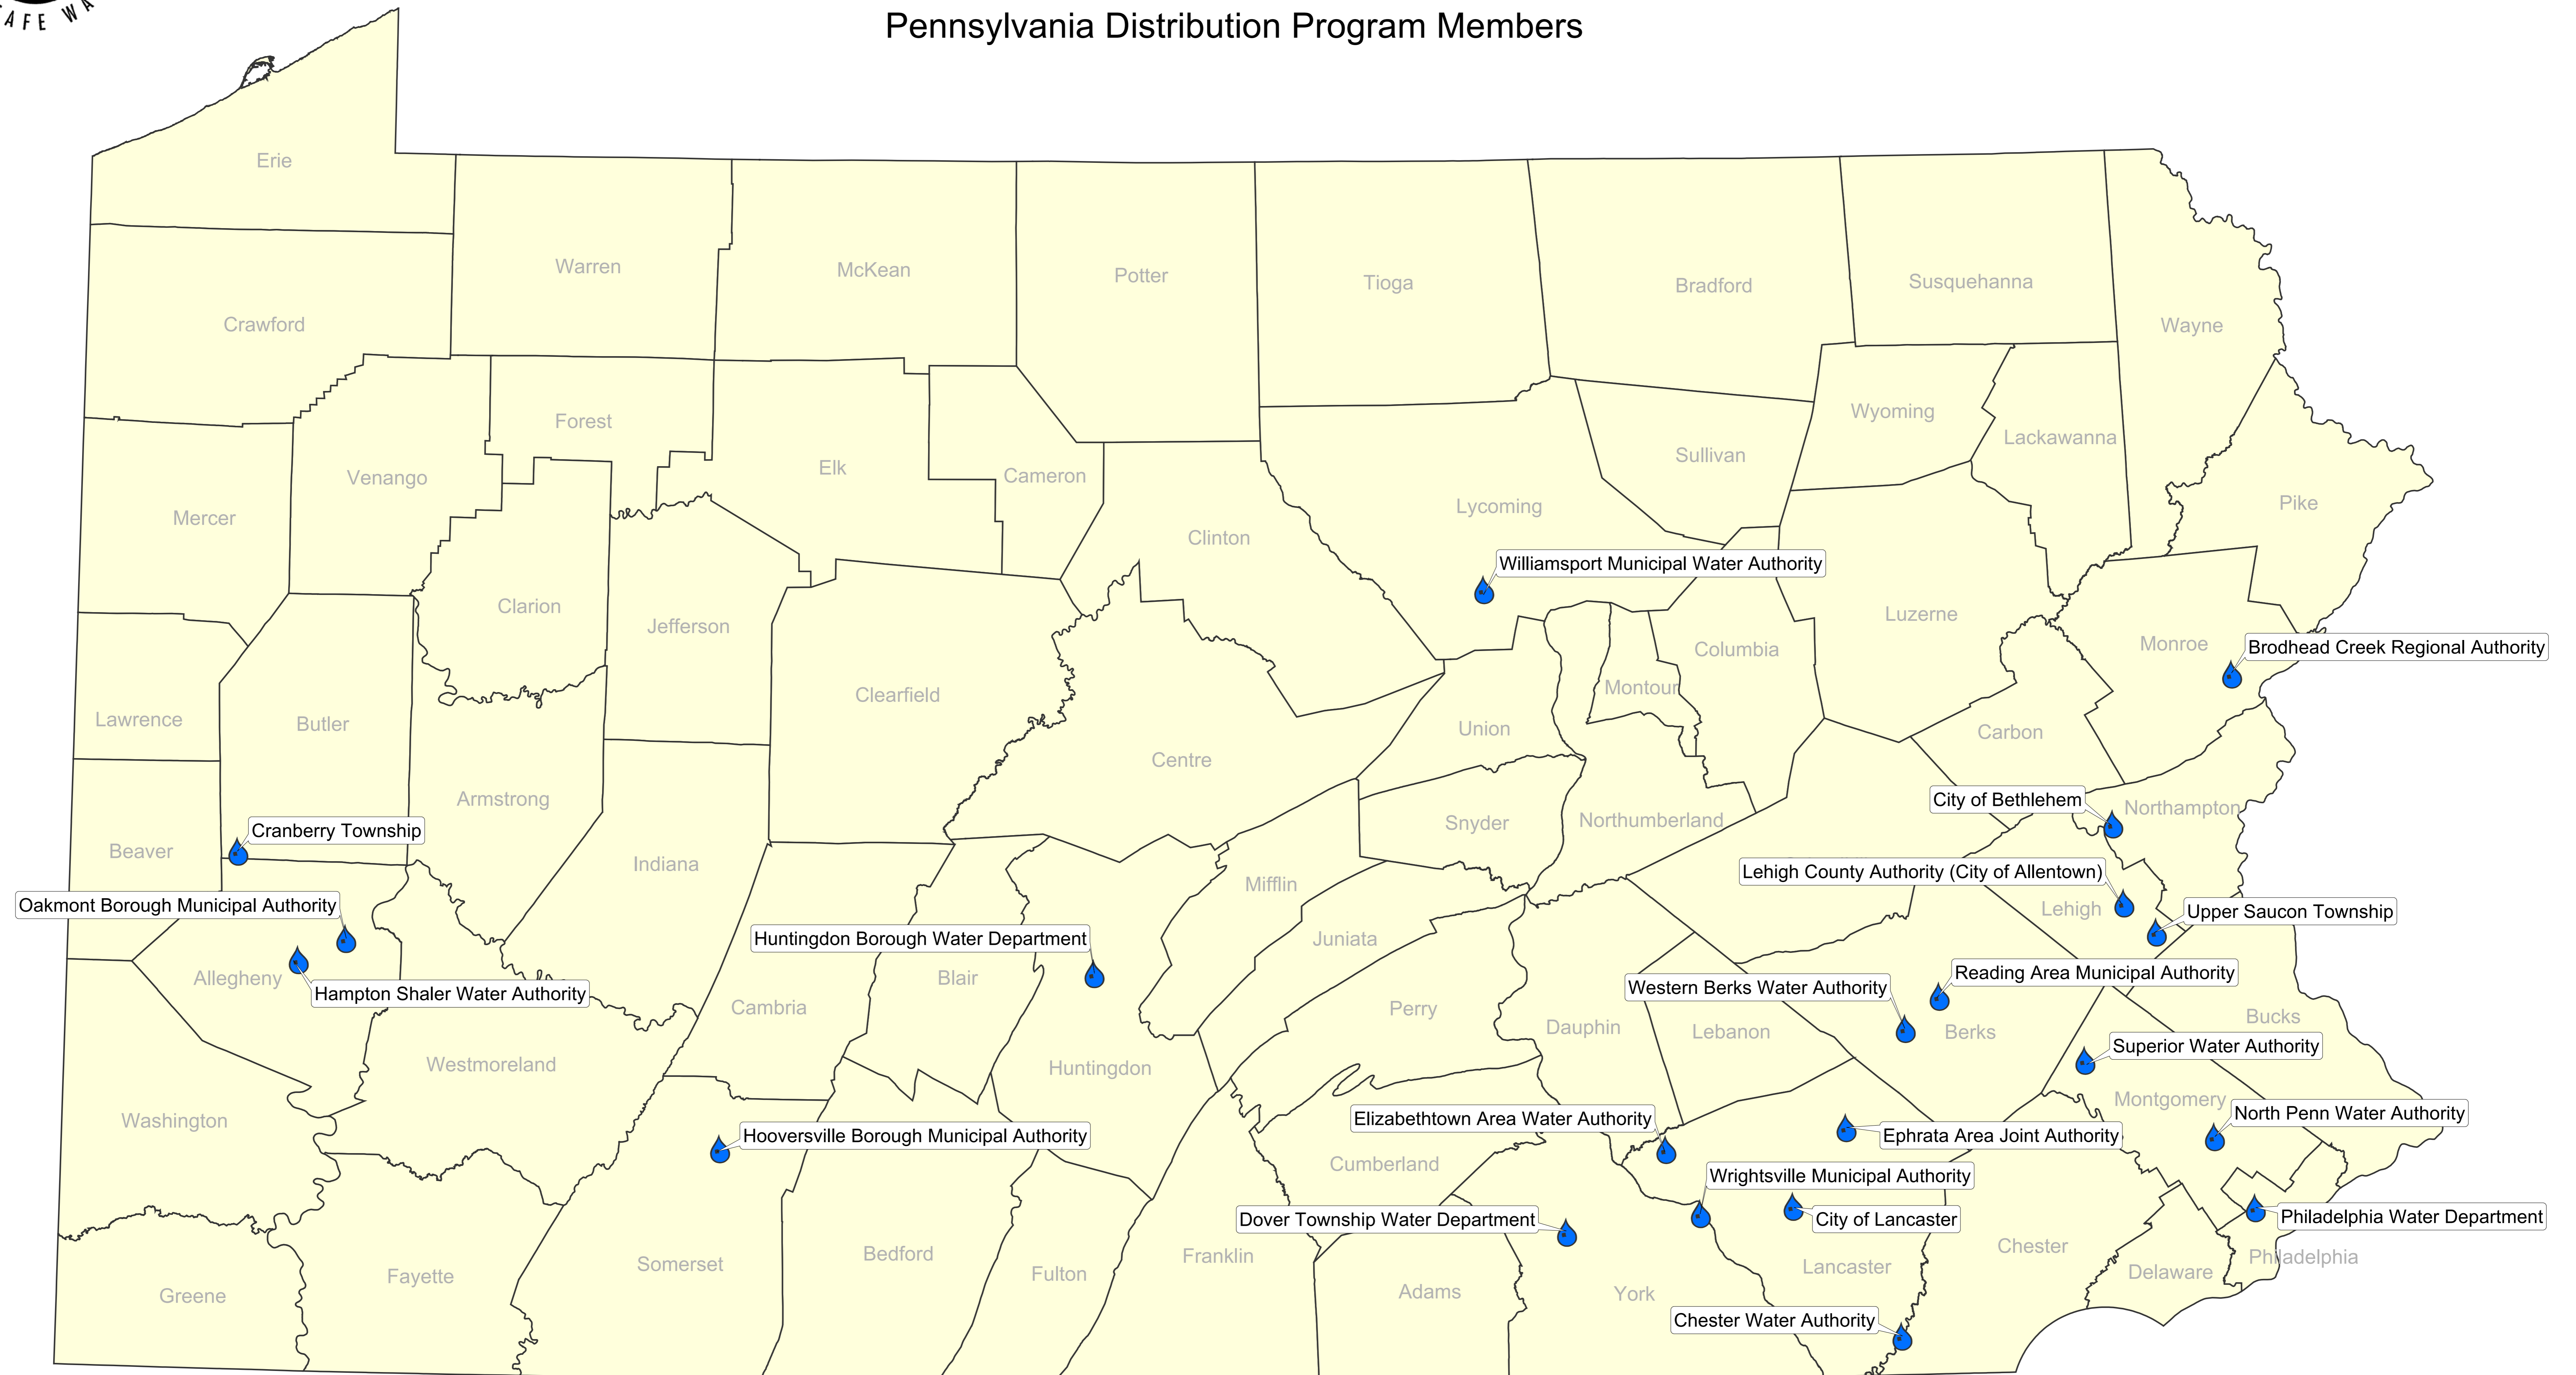

Partnership for Safe Water

Pennsylvania Distribution Program Members

 21 Partnership for Safe Water Members

 PA Counties